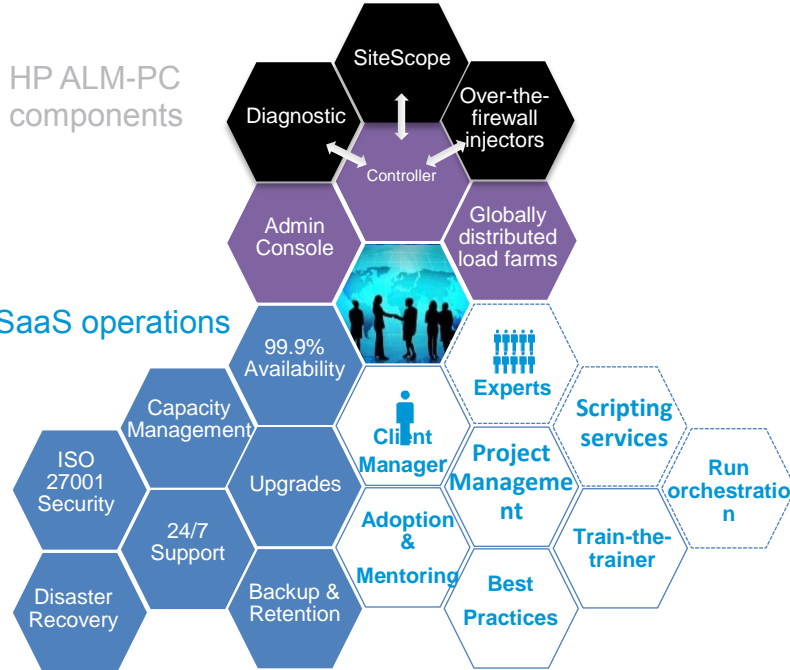

2 Dedicated offering

The HP PC Dedicated offering is an on-demand Software-as-a-Service solution for Performance Engineering. The offering is built on a multi-tenant Performance Center platform with dedicated controllers and load generators to enable unlimited testing during the term of engagement.

HP ALM PC on SaaS – Shared Offerings

Description

- HP PC standalone
- Access within 2 days from PO
- Limited usage: 10H/W (40h/M)
- Limited to 1K VU for all protocols except web and mobile app (10K)
- First come first served
- Service-Only and/or Bundle
- From 1 Controller to hundreds
- Controller includes 10 free VU
- From 1 week to multi-year
- From 100 VUs or/and 1K VUDs