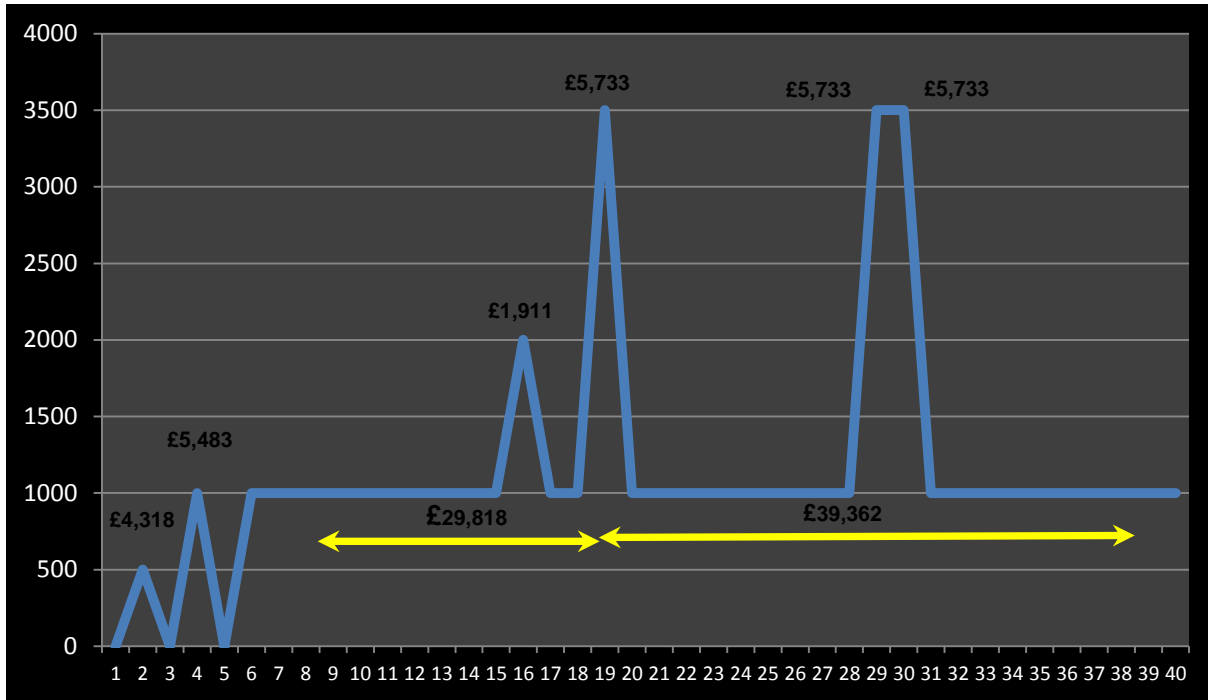

Working Example – HP SaaS Performance Center

Example based on 1 Concurrent Run for a 6-month Project

Week 2 – HP SaaS PC Shared Service

Week 4 – HP SaaS PC Shared Service

Week 6 – HP SaaS PC Dedicated Service for 3 months

Week 16 – Peak to 2000VUs supported by VUDs

Week 17 - HP SaaS PC Dedicated Service for 6 months

Week 19 – Peak to 3,500VUs using VUDs

Week 29&30 – Peak to 3,500VUs using VUDs

TOTAL SaaS COST = £98,091

License Full Cost (1000VUs) = £219,564