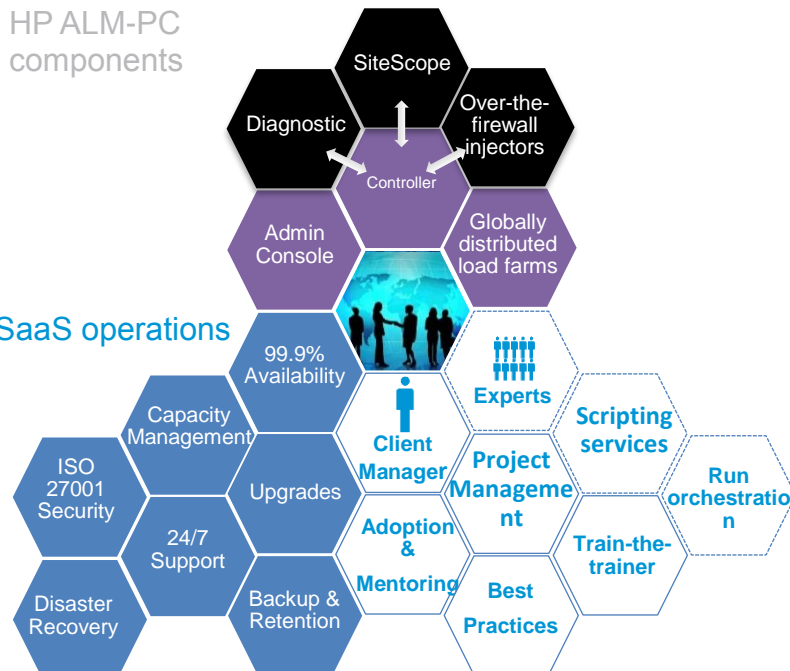

HP ALM PC on SaaS – Dedicated/BYO Offerings

Description

- HP ALM or HP PC standalone
- Access within 10 days from PO
- Unlimited usage
- Service-Only and/or Bundle
- From 1 month to multi-year
- From 1 Controller to hundreds
- Controller includes 10 free VU
- From 100 VUs or/and 1K VUDs

Customer can leverage their Shunra license

Customer can also bring their own injectors

HP ALM available from 12-month term only